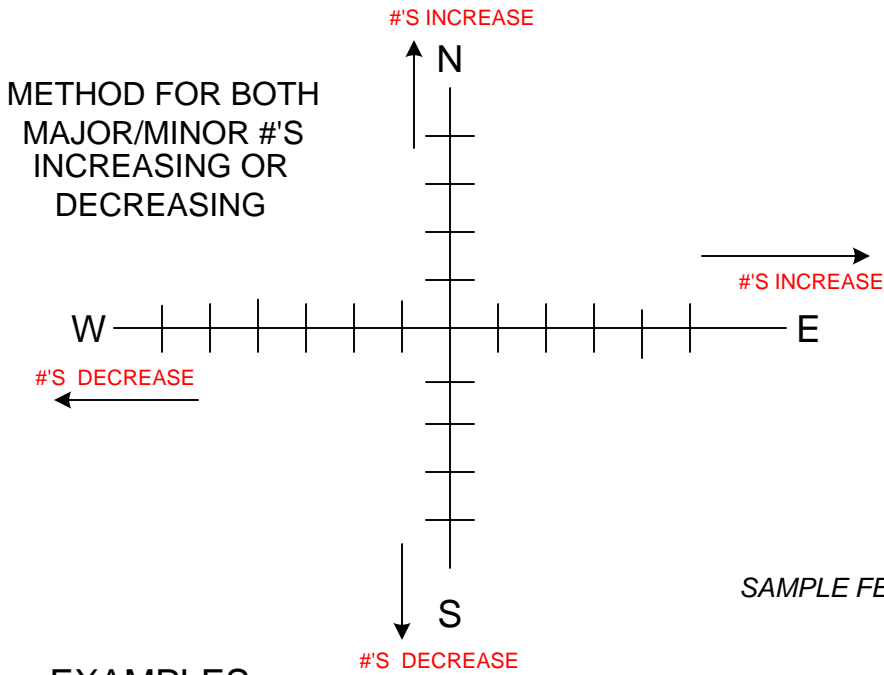

# TLN #'S

QUAD # APPROX 100 MILES MAJOR # 5000 FT INCREMENTS MINOR # 50 FT INCREMENTS

## EXAMPLES

8-6536-1208-0-4

8-6536-1410-0-6

8-6632-2680-0-2

MAJOR MINOR CHECK DIGIT

SAMPLE FEEDER ON PRI MAP SHOWING MINOR TLN #'S

RED= MINOR TLN #  
BLUE= FDR SWITCH #